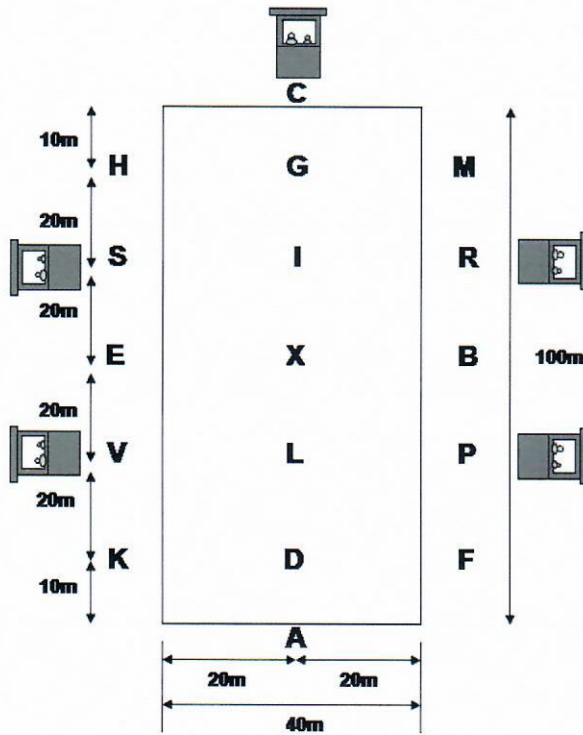

**ANNEX 1 Diagram of the Driven Dressage Arena**

**Diagram of the Driven Dressage arena - 100m X 40 m**

**Diagram for small Driven Dressage arena - 80m X 40m**