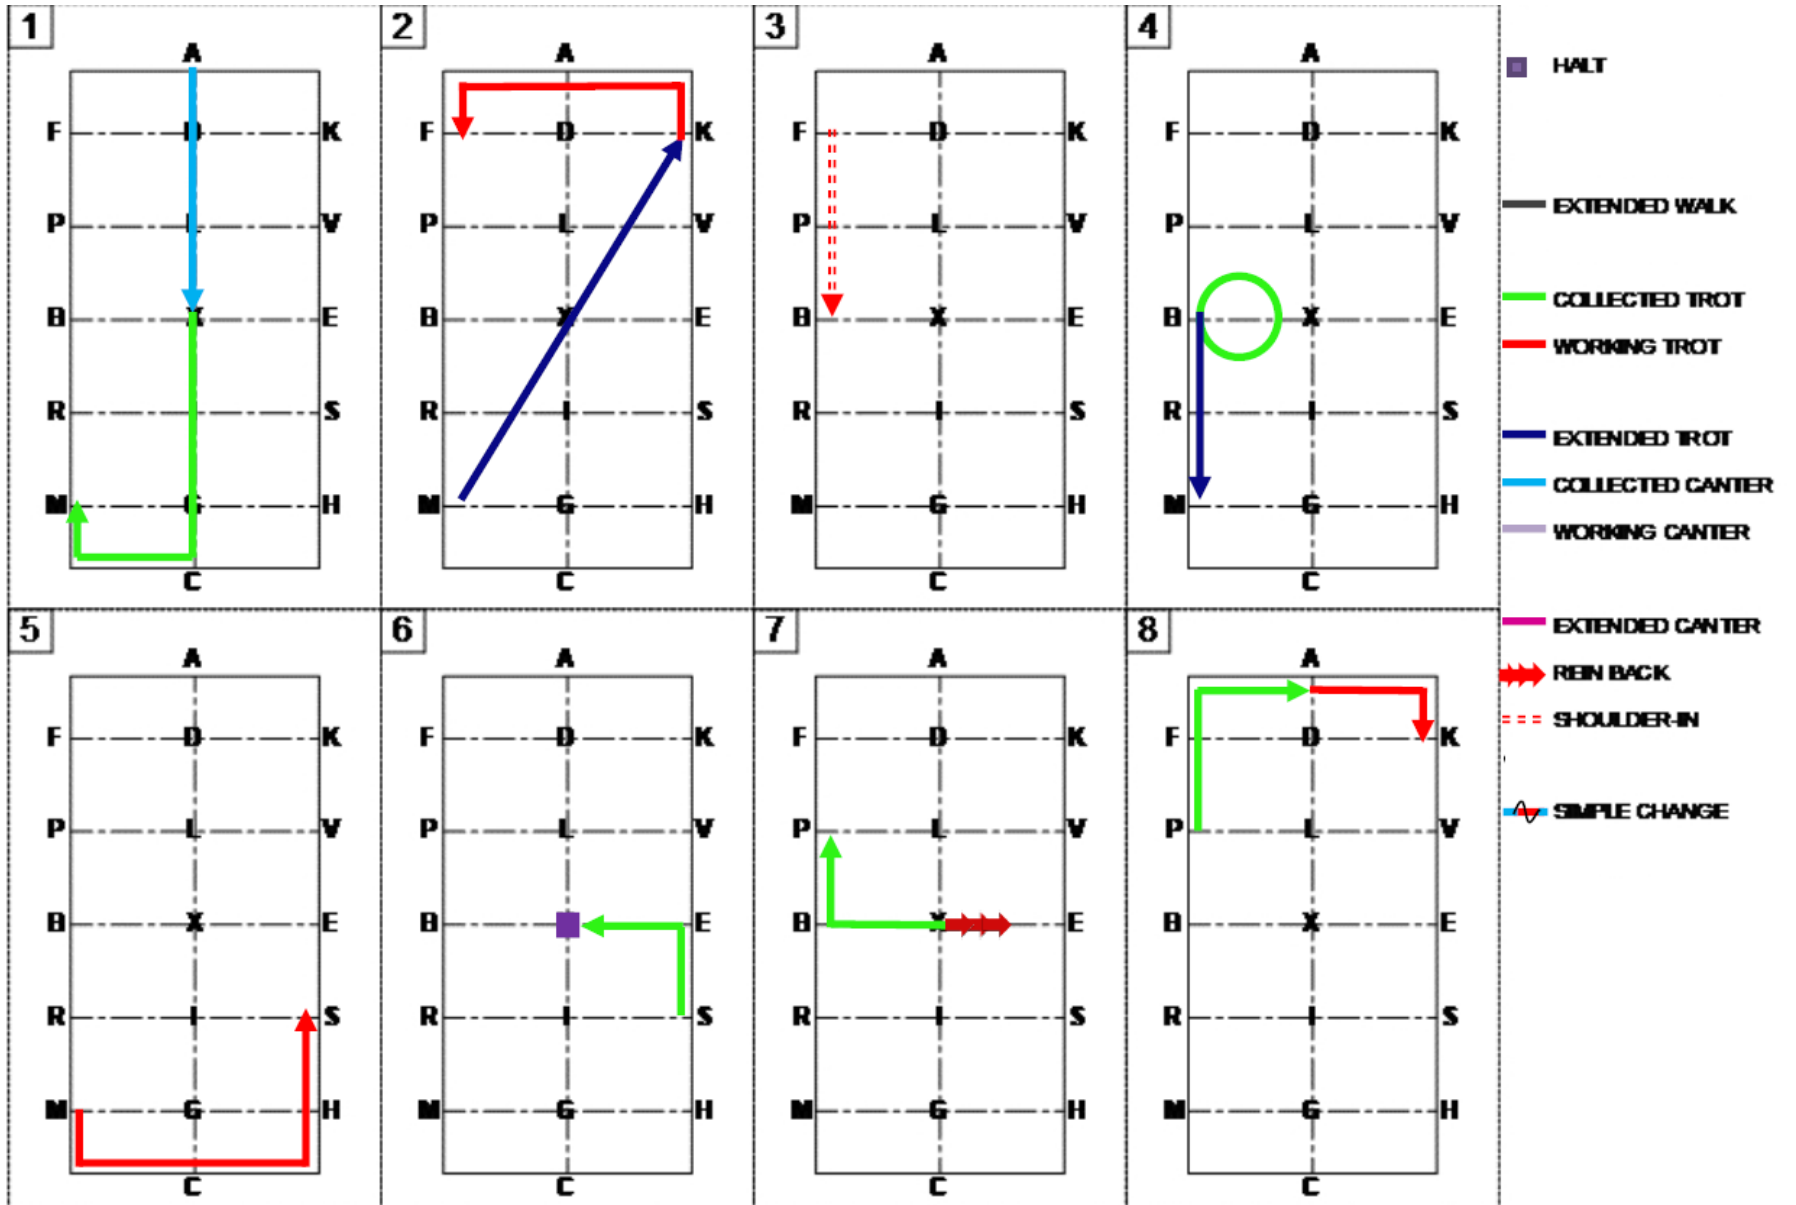

FEI Driven Dressage Senior – Test 3*HP1 80X40 ARENA

10 EXCELLENT	5.0 SUFFICIENT
9.0 VERY GOOD	4.0 INSUFFICIENT
8.0 GOOD	3.0 FAIRLY BAD
7.0 FAIRLY GOOD	2.0 BAD
6.0 SATISFACTORY	1.0 VERY BAD
	0.0 NOT EXECUTED

**FEI Driven Dressage
Senior – Test 3*HP1
80X40 ARENA**

**FEI Driven Dressage
Senior – Test 3*HP1
80X40 ARENA**