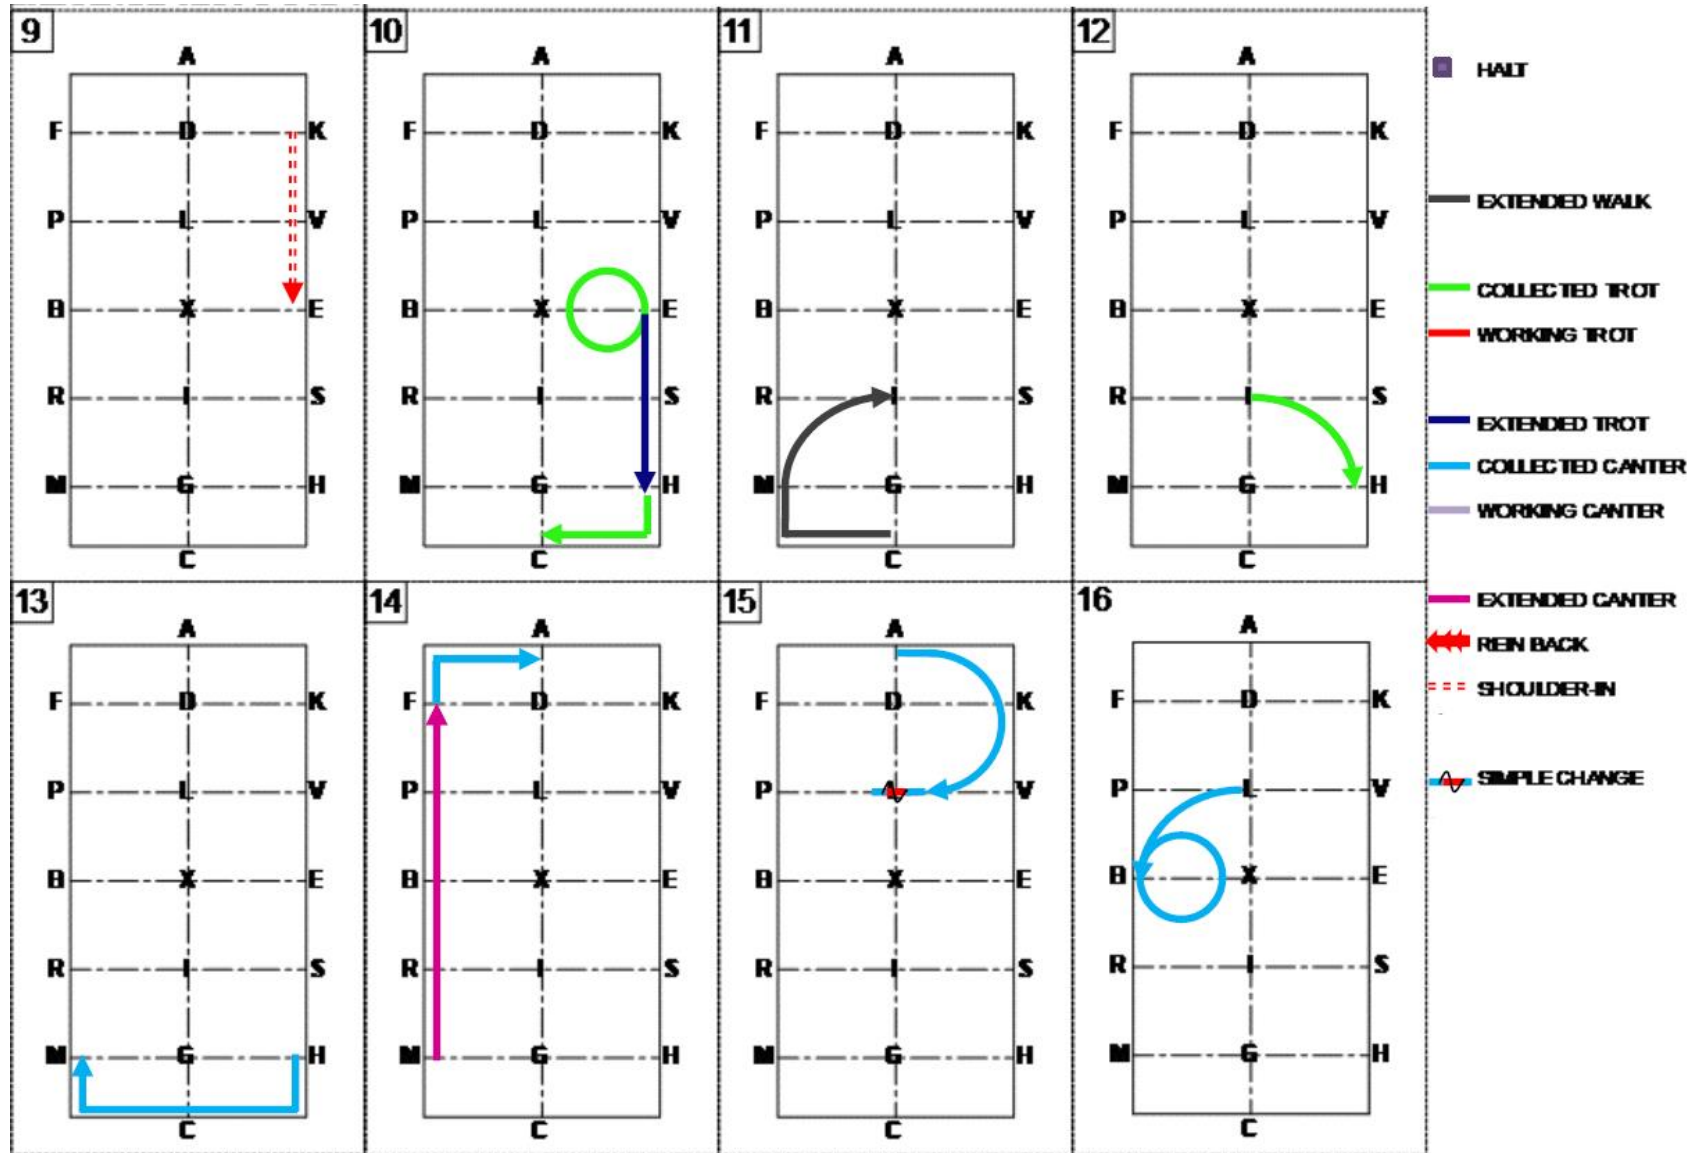

FEI Driven Dressage Senior – Test 3*HP1 80X40 ARENA

10 EXCELLENT	5.0 SUFFICIENT
9.0 VERY GOOD	4.0 INSUFFICIENT
8.0 GOOD	3.0 FAIRLY BAD
7.0 FAIRLY GOOD	2.0 BAD
6.0 SATISFACTORY	1.0 VERY BAD
	0.0 NOT EXECUTED

**FEI Driven Dressage
Senior – Test 3*HP1
80X40 ARENA**

**FEI Driven Dressage
Senior – Test 3*HP1
80X40 ARENA**