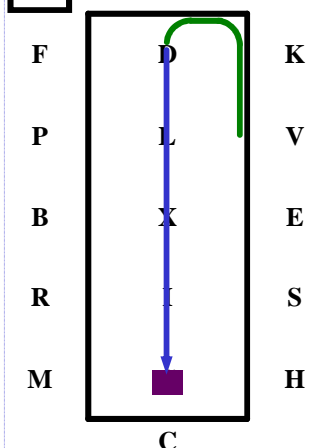

VKAD....Collected Trot.
DXG .... Extended Trot.
G ..... Halt. Salute.

Colour Code ■ Halt or walk ■ Collected trot ■ Working trot ■ Extended trot ≡≡ Rein back