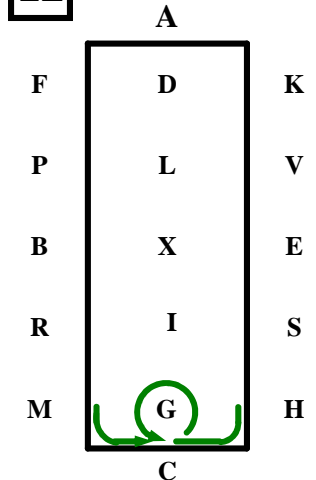

**1**

**A – X** Enter at Working Trot.  
**X**.....Halt.....Salute.

**2**

**XCM**....Collected Trot.

**3**

**MXK**....Extended Trot.

**4**

**KAF** ...Collected Trot.  
**FB** ..... 15m deviation  
 Pairs reins in one hand

**5**

**BM** Working Trot. 10m deviation  
 Pairs in one hand.

**6**

**MCH** ...Working Trot  
 (Pairs reins at will)  
**HE**.....Extended Trot.

**7**

**E** ..... Collected Trot.  
**EX** ....20m half circle to the left

**8**

**XBX** ... 20m circle right reins in  
 one hand. Start driver on X  
 finish horse at X.

**9**

**XE** ..20m half circle left reins at will.  
**EFADL** ..... Working Trot.

**10**

**L** ..... Halt 8 seconds.

11

LXM.....Free Walk.

12

MC ... Collected Trot.  
 C..... Circle left 15m.  
 CH ..... Collected Trot.

13

HP.....Extended Trot.

14

PL...Collected Trot reins in one hand, 20m half circle right