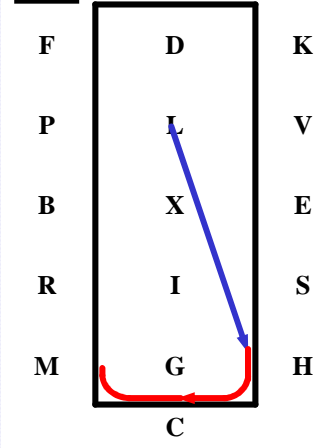

**5**

**BM** Working Trot. 10m deviation  
 Pairs in one hand.

**6**

**MCH** ...Working Trot  
 (Pairs reins at will)  
**HE**.....Extended Trot.

**7**

**E** ..... Collected Trot.  
**EX** ....20m half circle to the left

15

LM.....Extended Trot reins in one hand.

16

MC.....Working Trot reins at will. Loop to the left 20m, Loop to the right 20m. Halt perpendicular to the centre line, driver on centre line.

17

Rein Back 3 m

18

EV....Working Trot 20m half Loop to E. Working Trot.

19

VL....Collected Trot reins in one hand 20m half circle left.

20

LH....Extended Trot reins in one hand.  
 HCM Working Trot reins at will.

21

MEV....Free Walk.