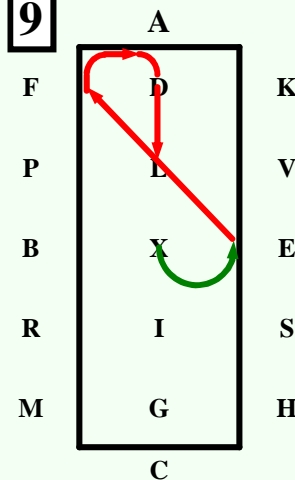

**1**

**A – X** Enter at Working Trot.  
**X**.....Halt.....Salute.

**2**

**XCM**....Collected Trot.

**3**

**MXK**....Extended Trot.

**4**

**KAF** ...Collected Trot.  
**FB** ..... 15m deviation  
 Pairs reins in one hand

**5**

**BM** Working Trot. 10m deviation  
 Pairs in one hand.

**6**

**MCH** ...Working Trot  
 (Pairs reins at will)  
**HE**.....Extended Trot.

**7**

**E** ..... Collected Trot.  
**EX** ....20m half circle to the left

**8**

**XBX** ... 20m circle right reins in  
 one hand. Start driver on X  
 finish horse at X.

**9**

**XE** ..20m half circle left reins at will.  
**EFADL** ..... Working Trot.

**10**

**L** ..... Halt 8 seconds.