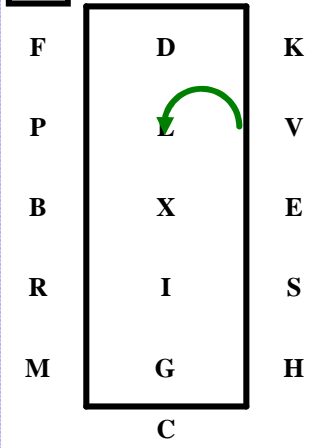

**5**

**BM** Working Trot. 10m deviation  
 Pairs in one hand.

**6**

**MCH** ...Working Trot  
 (Pairs reins at will)  
**HE**.....Extended Trot.

**7**

**E** ..... Collected Trot.  
**EX** ....20m half circle to the left

15

LM.....Extended Trot reins in one hand.

16

MC.....Working Trot reins at will. Loop to the left 20m, Loop to the right 20m. Halt perpendicular to the centre line, driver on centre line.

17

Rein Back 3 m

18

EV....Working Trot 20m half Loop to E. Working Trot.

19

VL....Collected Trot reins in one hand 20m half circle left.

20

LH....Extended Trot reins in one hand.  
 HCM Working Trot reins at will.

21

MEV....Free Walk.