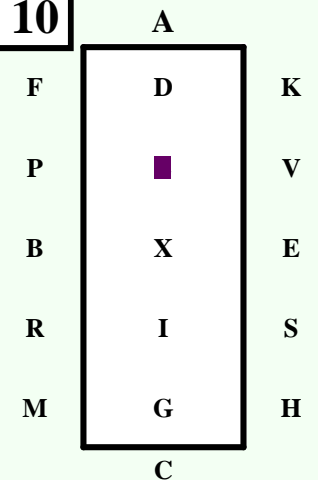

**1**

**A – X** Enter at Working Trot.  
**X**.....Halt.....Salute.

**2**

**XCM**....Collected Trot.

**3**

**MXK**....Extended Trot.

**4**

**KAF** ...Collected Trot.  
**FB** ..... 15m deviation  
 Pairs reins in one hand

**5**

**BM** Working Trot. 10m deviation  
 Pairs in one hand.

**6**

**MCH** ...Working Trot  
 (Pairs reins at will)  
**HE**.....Extended Trot.

**7**

**E** ..... Collected Trot.  
**EX** ....20m half circle to the left

**8**

**XBX** ... 20m circle right reins in  
 one hand. Start driver on X  
 finish horse at X.

**9**

**XE** ..20m half circle left reins at will.  
**EFADL** ..... Working Trot.

**10**

**L** ..... Halt 8 seconds.

11

LXM.....Free Walk.

12

MC ... Collected Trot.  
 C..... Circle left 15m.  
 CH ..... Collected Trot.

13

HP.....Extended Trot.

14

PL...Collected Trot reins in one hand, 20m half circle right