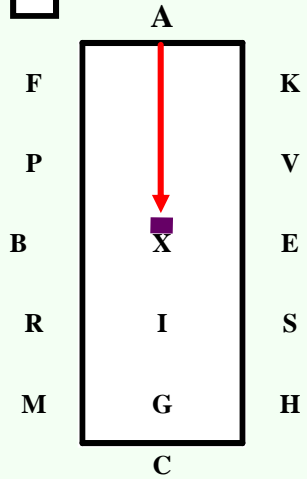

**1**

**A – X** Enter at Working Trot.  
**X**.....Halt.....Salute.

**2**

**XCM**....Collected Trot.

**3**

**MXK**....Extended Trot.

**4**

**KAF** ...Collected Trot.  
**FB** ..... 15m deviation  
 Pairs reins in one hand

**5**

**BM** Working Trot. 10m deviation  
 Pairs in one hand.

**6**

**MCH** ...Working Trot  
 (Pairs reins at will)  
**HE**.....Extended Trot.

**7**

**E** ..... Collected Trot.  
**EX** ....20m half circle to the left

**8**

**XBX** ... 20m circle right reins in  
 one hand. Start driver on X  
 finish horse at X.

**9**

**XE** ..20m half circle left reins at will.  
**EFADL** ..... Working Trot.

**10**

**L** ..... Halt 8 seconds.