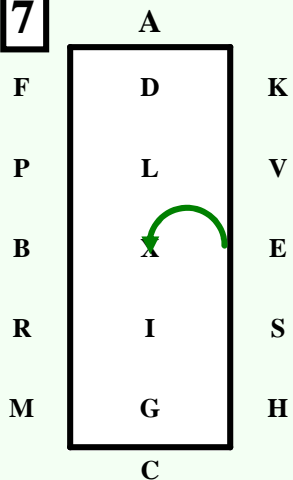

**1**

**A – X** Enter at Working Trot.  
**X**.....Halt.....Salute.

**2**

**XCM**....Collected Trot.

**3**

**MXK**....Extended Trot.

**4**

**KAF** ...Collected Trot.  
**FB** ..... 15m deviation  
 Pairs reins in one hand

**5**

**BM** Working Trot. 10m deviation  
 Pairs in one hand.

**6**

**MCH** ...Working Trot  
 (Pairs reins at will)  
**HE**.....Extended Trot.

**7**

**E** ..... Collected Trot.  
**EX** ....20m half circle to the left

**8**

**XBX** ... 20m circle right reins in  
 one hand. Start driver on X  
 finish horse at X.

**9**

**XE** ..20m half circle left reins at will.  
**EFADL** ..... Working Trot.

**10**

**L** ..... Halt 8 seconds.