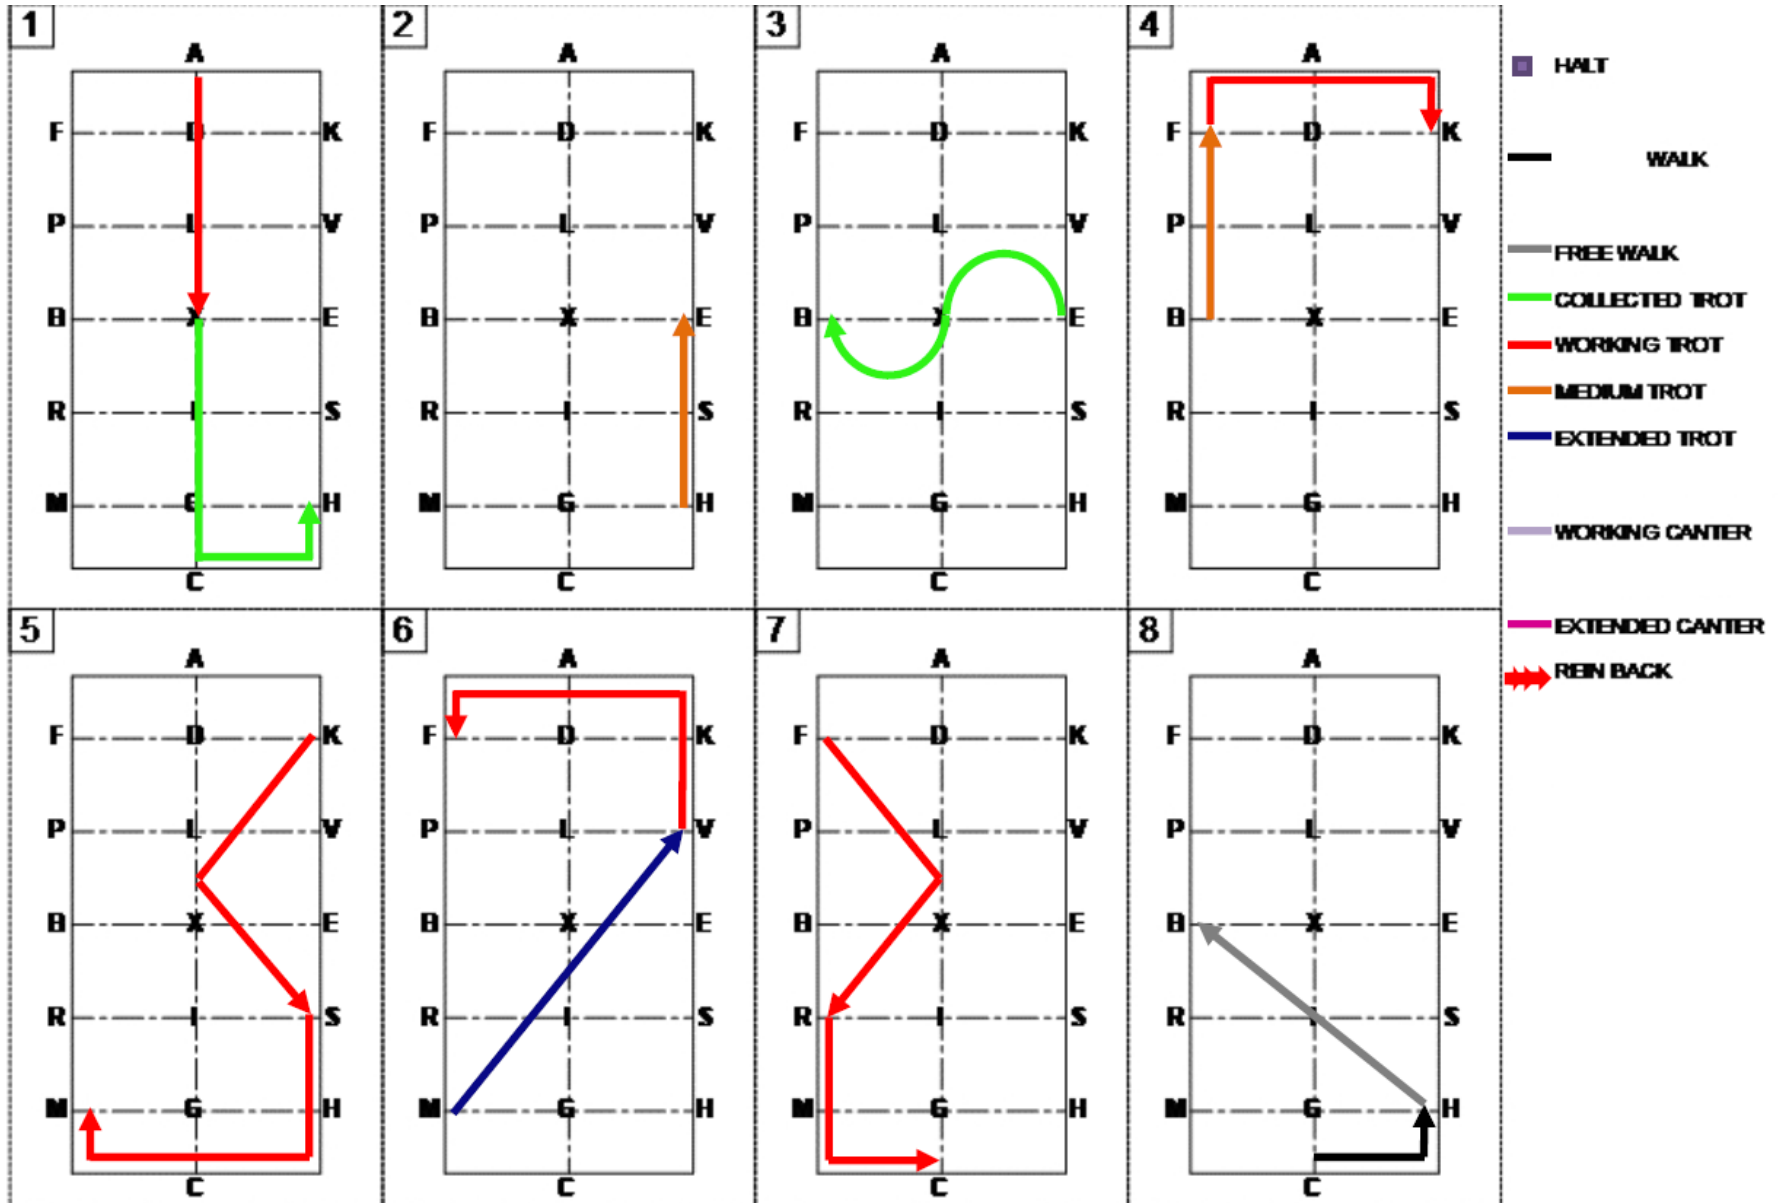

# FEI Driven Dressage Senior – Test 2\*HP1 80x40 ARENA

10 EXCELLENT	5.0 SUFFICIENT
9.0 VERY GOOD	4.0 INSUFFICIENT
8.0 GOOD	3.0 FAIRLY BAD
7.0 FAIRLY GOOD	2.0 BAD
6.0 SATISFACTORY	1.0 VERY BAD
	0.0 NOT EXECUTED

**FEI Driven Dressage  
Senior – Test 2\*HP1  
80x40 ARENA**

**FEI Driven Dressage  
Senior – Test 2\*HP1  
80x40 ARENA**