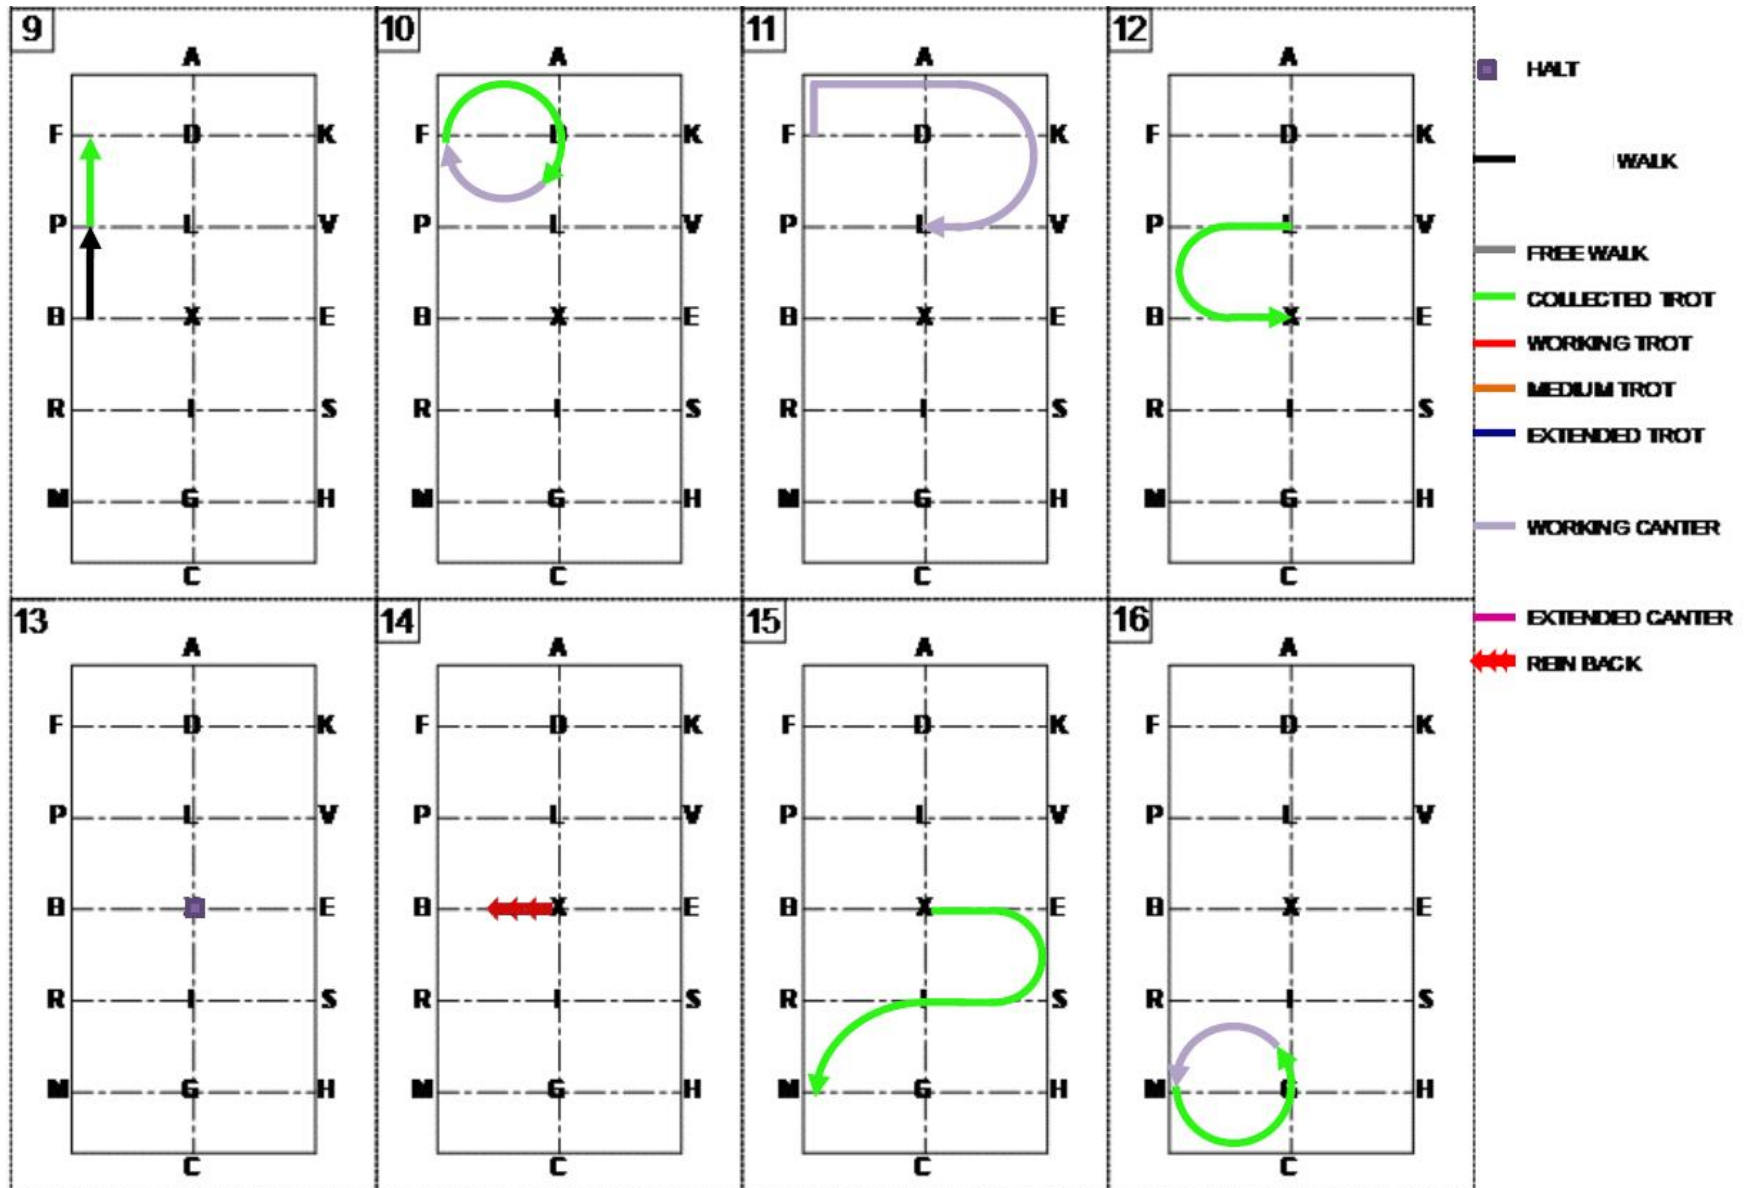

# FEI Driven Dressage Senior – Test 2\*HP1 80x40 ARENA

10 EXCELLENT	5.0 SUFFICIENT
9.0 VERY GOOD	4.0 INSUFFICIENT
8.0 GOOD	3.0 FAIRLY BAD
7.0 FAIRLY GOOD	2.0 BAD
6.0 SATISFACTORY	1.0 VERY BAD
	0.0 NOT EXECUTED

**FEI Driven Dressage  
Senior – Test 2\*HP1  
80x40 ARENA**

**FEI Driven Dressage  
Senior – Test 2\*HP1  
80x40 ARENA**