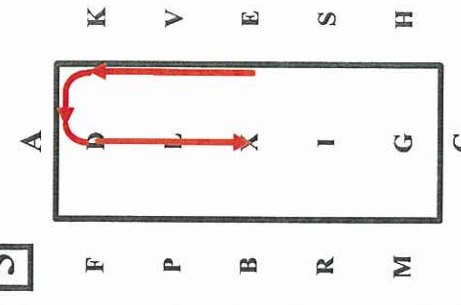

M - E ...Free Walk.

5