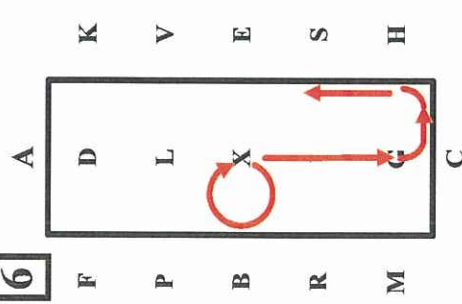

FEI DRESSAGE TEST No 1 2010

1

AX ...Enter Working Trot
X.....Halt...Salute.

2

XCRWorking Trot.
R - P....10 m Deviation.
PADX...Working Trot.

3

X Working Trot
circle left 20 m.
XCM .. Working Trot.

4

M - E ...Free Walk.

5

EKADX ...Working Trot.

6

XWorking Trot circle
right 20m.
XCHS...Working Trot.

7

S - I ..Working Trot. Half
circle left 20 m.
I - R....Half circle right 20 m.

8