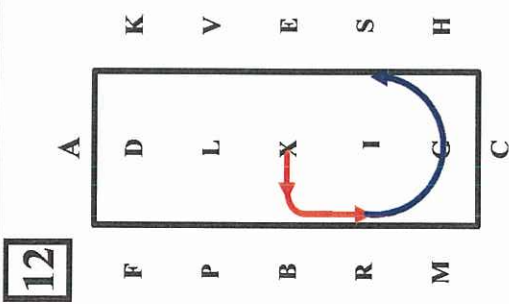

RXV Medium Trot.
V - A Working Trot.

9

A - X...Working Trot.
2 Loop Serpentine

10

XHalt 8 seconds
Driver on the Centreline

X ...Rein Back 3 – 4 Steps.

XBR ...Working Trot.
RGS ...Medium Trot.
40m half circle left