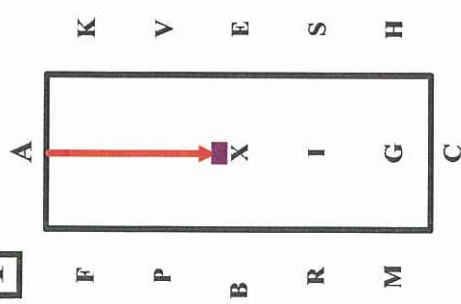

FEI DRESSAGE TEST No 1 2010

1

AX ...Enter Working Trot
X.....Halt...Salute.

2

XCRWorking Trot.
R - P....10 m Deviation.
PADX...Working Trot.

3

X Working Trot
circle left 20 m.
XCM .. Working Trot.

4