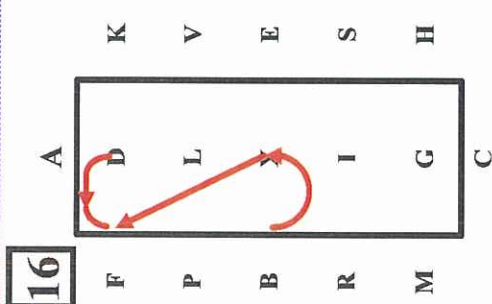

B - X ...Working Trot, half circle 20 m left.
XFAD ...Working Trot.