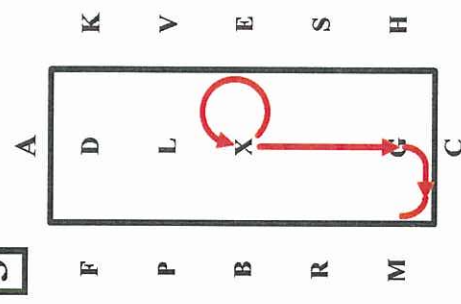

FEI DRESSAGE TEST No 1 2010

1

AX ...Enter Working Trot
X.....Halt...Salute.

2

XCRWorking Trot.
R - P....10 m Deviation.
PADX...Working Trot.

3

X Working Trot
circle left 20 m.
XCM .. Working Trot.

4