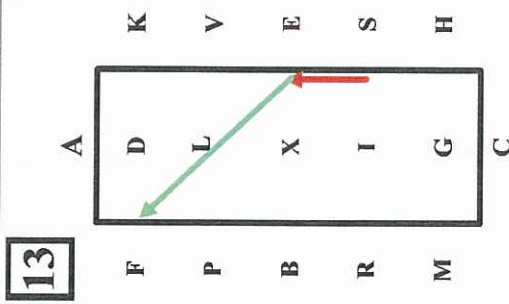

RXV Medium Trot.
V - A Working Trot.

9

A - X...Working Trot.
2 Loop Serpentine

10

XHalt 8 seconds
Driver on the Centreline

X ...Rein Back 3 – 4 Steps.

XBR ...Working Trot.
RGS ...Medium Trot.
40m half circle left