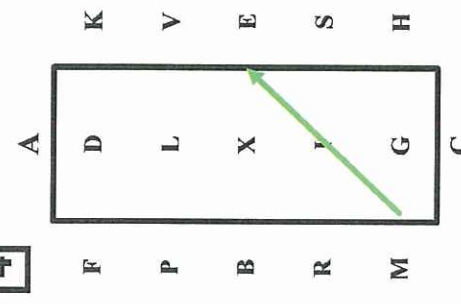

FEI DRESSAGE TEST No 1 2010

1

AX ...Enter Working Trot
X.....Halt...Salute.

2

XCRWorking Trot.
R - P....10 m Deviation.
PADX...Working Trot.

3

X Working Trot
circle left 20 m.
XCM .. Working Trot.

4