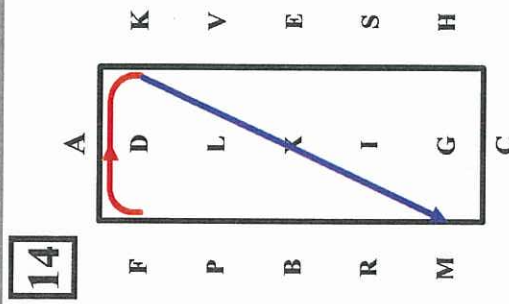

FAK ...Working Trot.
KXM .....Medium Trot.