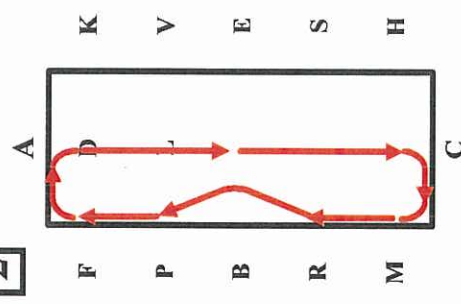

FEI DRESSAGE TEST No 1 2010

1

AX ...Enter Working Trot
X.....Halt...Salute.

2

XCRWorking Trot.
R - P....10 m Deviation.
PADX...Working Trot.

3

X Working Trot
circle left 20 m.
XCM .. Working Trot.

4